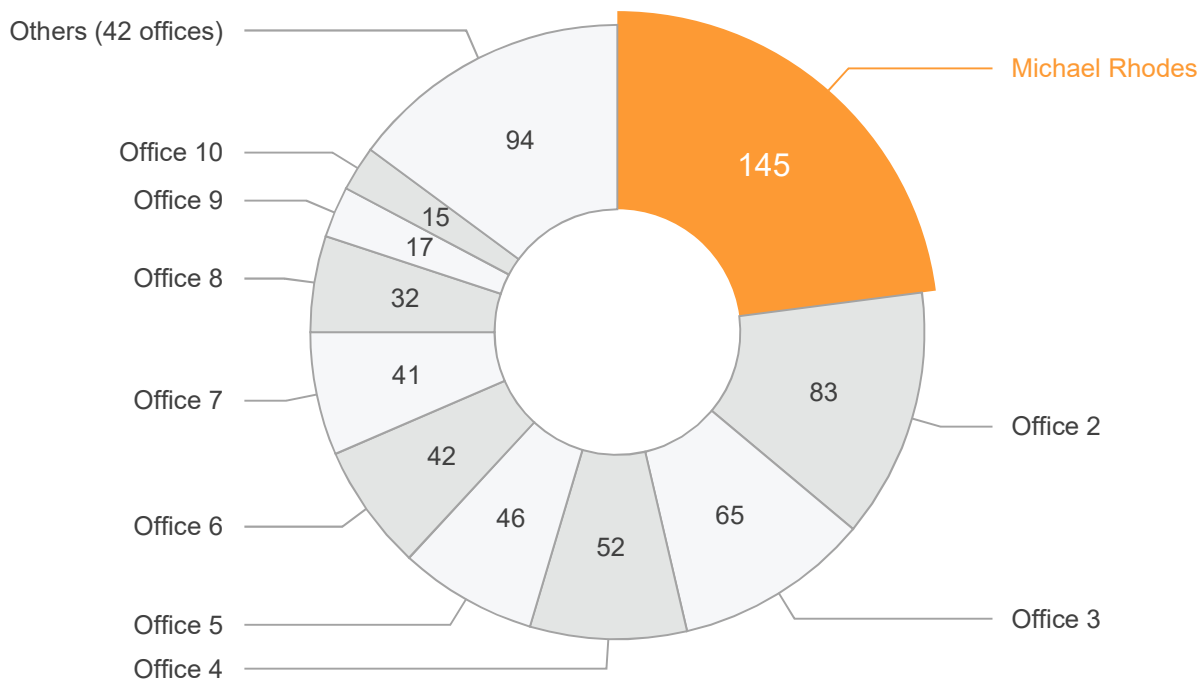

# Michael Rhodes Romsey

## Sales agreed report

SO51 9 | SO51 8 | SO51 6 | SO51 0 | SO51 5 | SO51 7 | SO52 9

The information below is based on the following filters:

Age: Resale | Date: 01/01/2016 - 31/12/2016

# 1<sup>st</sup>

out of  
52 offices